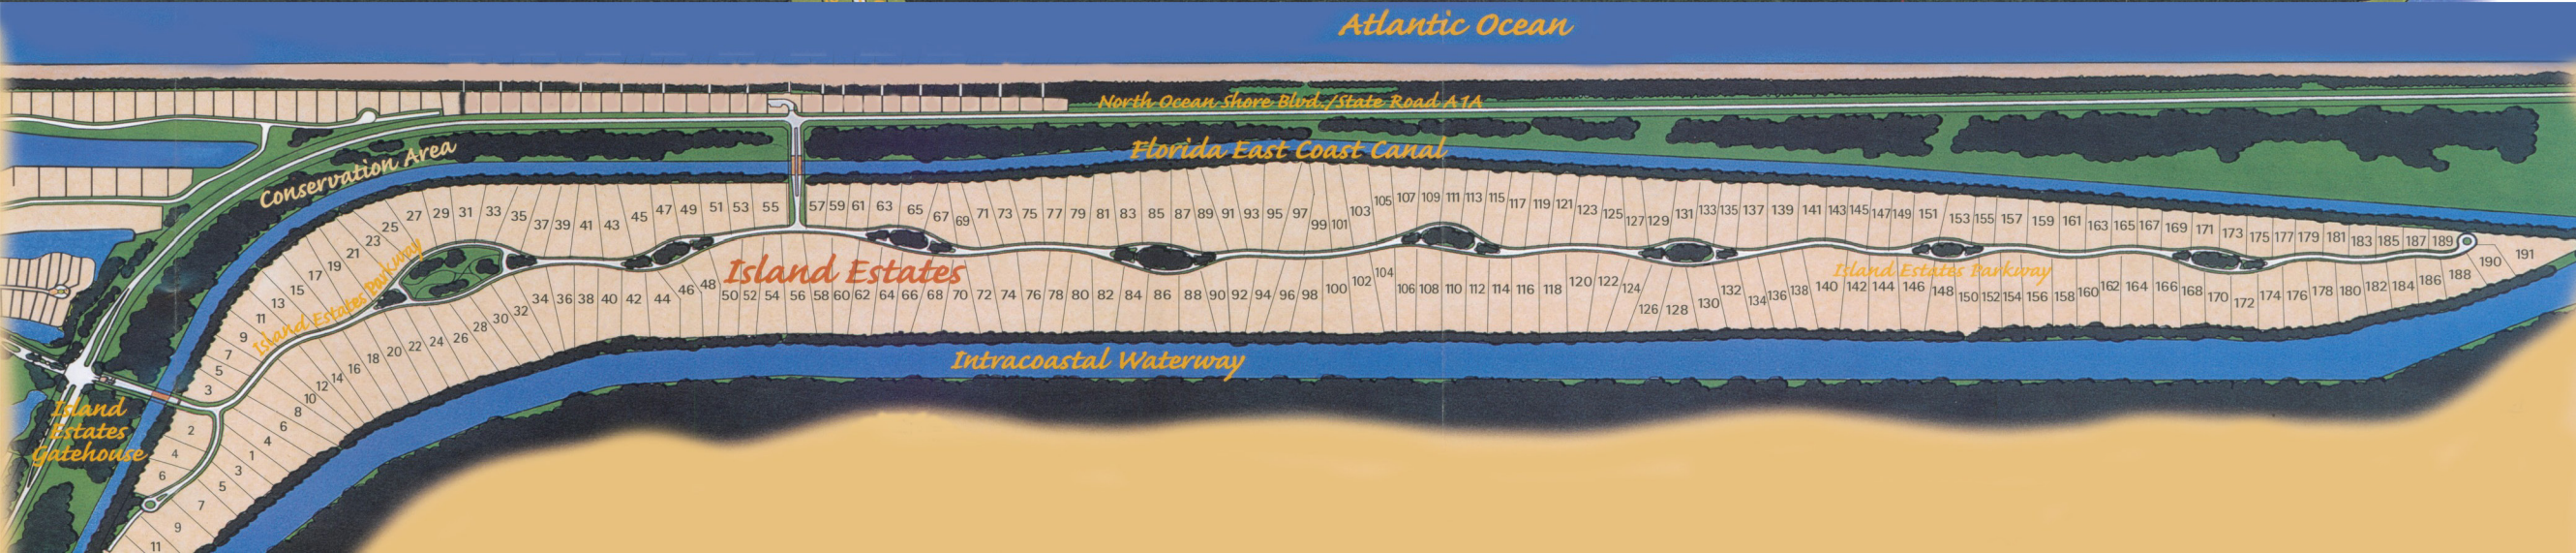

Atlantic Ocean

Future Condominium Development
Community Beach Access

To Island Estates and Carino la Mer (Detail on previous page)

Legend

- Identifies roads:
- A Cordoba Court
- B Rue Grande Mer
- C Riviera Place
- D Vilano Court
- E San Marco Court
- F Anastasia Court
- G Corte del Mar
- H Via Capri
- I Via Verona
- J Avenue Monet
- K Roma Court
- L Corte Vista
- M Marbella Court
- N Montilla Place
- O Malaga Court
- P San Gabriel Way
- Q San Gabriel Lane
- R Valencia Court
- S Madeira Court
- T Laguna Court
- U Monterrey Drive
- V Via Bellano
- W Via Marino
- X Via Roma
- Y Via Salerno
- Z Place Concorde
- AA Rue Renoir
- BB La Costa Way
- CC La Costa Place
- Identifies golf course holes

HAMMOCK DUNES Club
Always in an Oceanfront State of Mind

30 Avenue Royale
Palm Coast, FL 32137

386-445-0747
hammockdunesclub.com